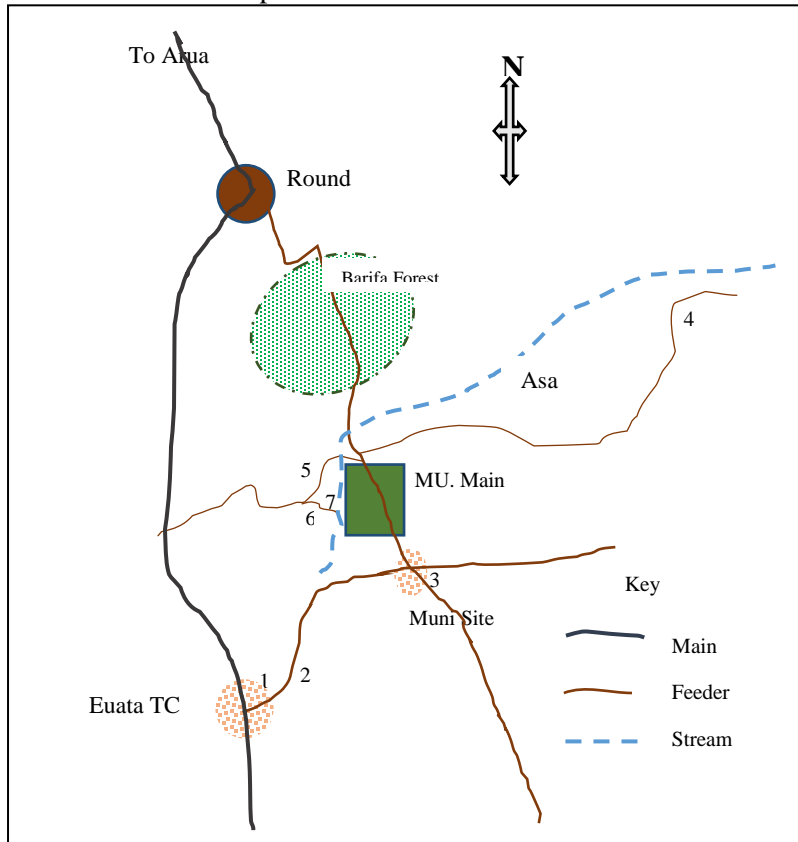

**AFFILIATED HOSTEL FACILITIES FOR MUNI UNIVERSITY  
AS OF 31<sup>ST</sup> JULY 2017**

For Direction See Map Below

**DESCRIPTION**

HNo	Hostel Name	Desired Gender	Utilities	Contact Numbers	Rates Per month	Availability	Distance From Campus
1	California	Male	Water/Power	0787275141	40,000 per bed or 80,000 per room	Available	2500 M
2	CCBC	Male & Female	Water/Power	0774337116	85,000 per room	Available	2000 M
3	Rona	Male & Female	Water/Power	0772636775	150,000 per semester	Available	1500 M
4	Elite	Male & Female	Water/Power	0782324225	70,000/- or 60,000 per room	Available	600 M
5	Comfort	Male & Female	Water/Power	0774085351	70,000 per room or 35,000 per bed	Available	600M
6	University View	Male & Female	Water/Power	0772538005	50,000 per bed or 100,000 per room	Available	800 M
7	AC	Male & Female	Water/Power	0779576800	Not determined	In September	900 M