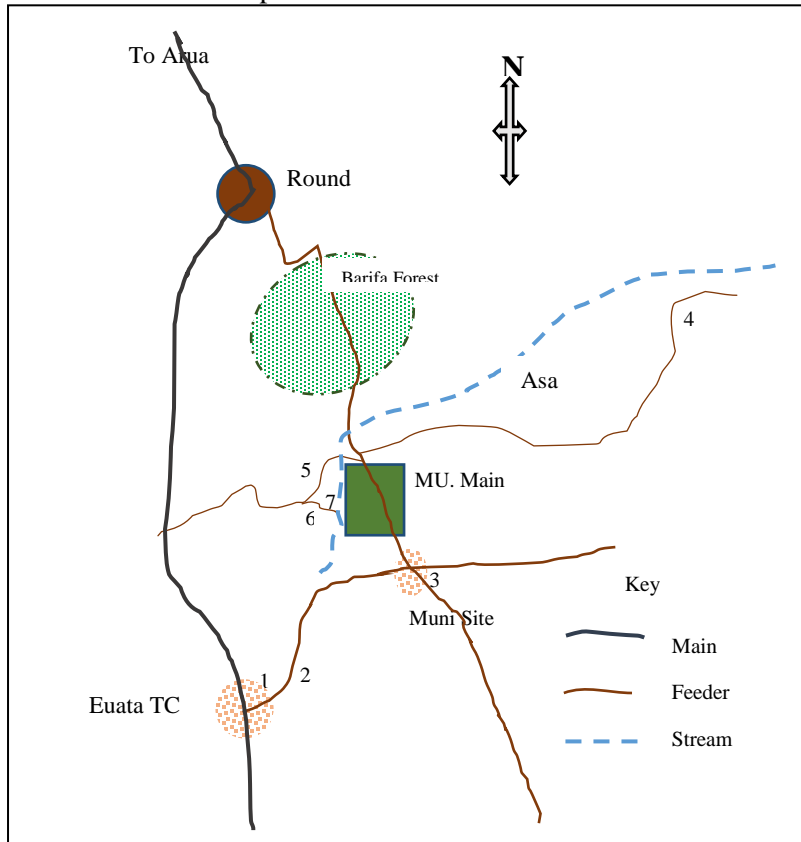

**AFFILIATED HOSTEL FACILITIES FOR MUNI UNIVERSITY  
AS OF 31<sup>ST</sup> JULY 2017**

For Direction See Map Below

**DESCRIPTION**

HNo	Hostel Name	Desired Gender	Utilities	Contact Numbers	Rates Per month	Availability	Distance From Campus
1	California	Male	Water/Power	0787275141	40,000 per bed or 80,000 per room	Available	2500 M
2	CCBC	Male & Female	Water/Power	0774337116	85,000 per room	Available	2000 M
3	Rona	Male & Female	Water/Power	0772636775	150,000 per semester	Available	1500 M
4	Elite	Male & Female	Water/Power	0782324225	70,000/- or 60,000 per room	Available	600 M
5	Comfort	Male & Female	Water/Power	0774085351	70,000 per room or 35,000 per bed	Available	600M
6	University View	Male & Female	Water/Power	0772538005	50,000 per bed or 100,000 per room	Available	800 M
7	AC	Male & Female	Water/Power	0779576800	Not determined	In September	900 M